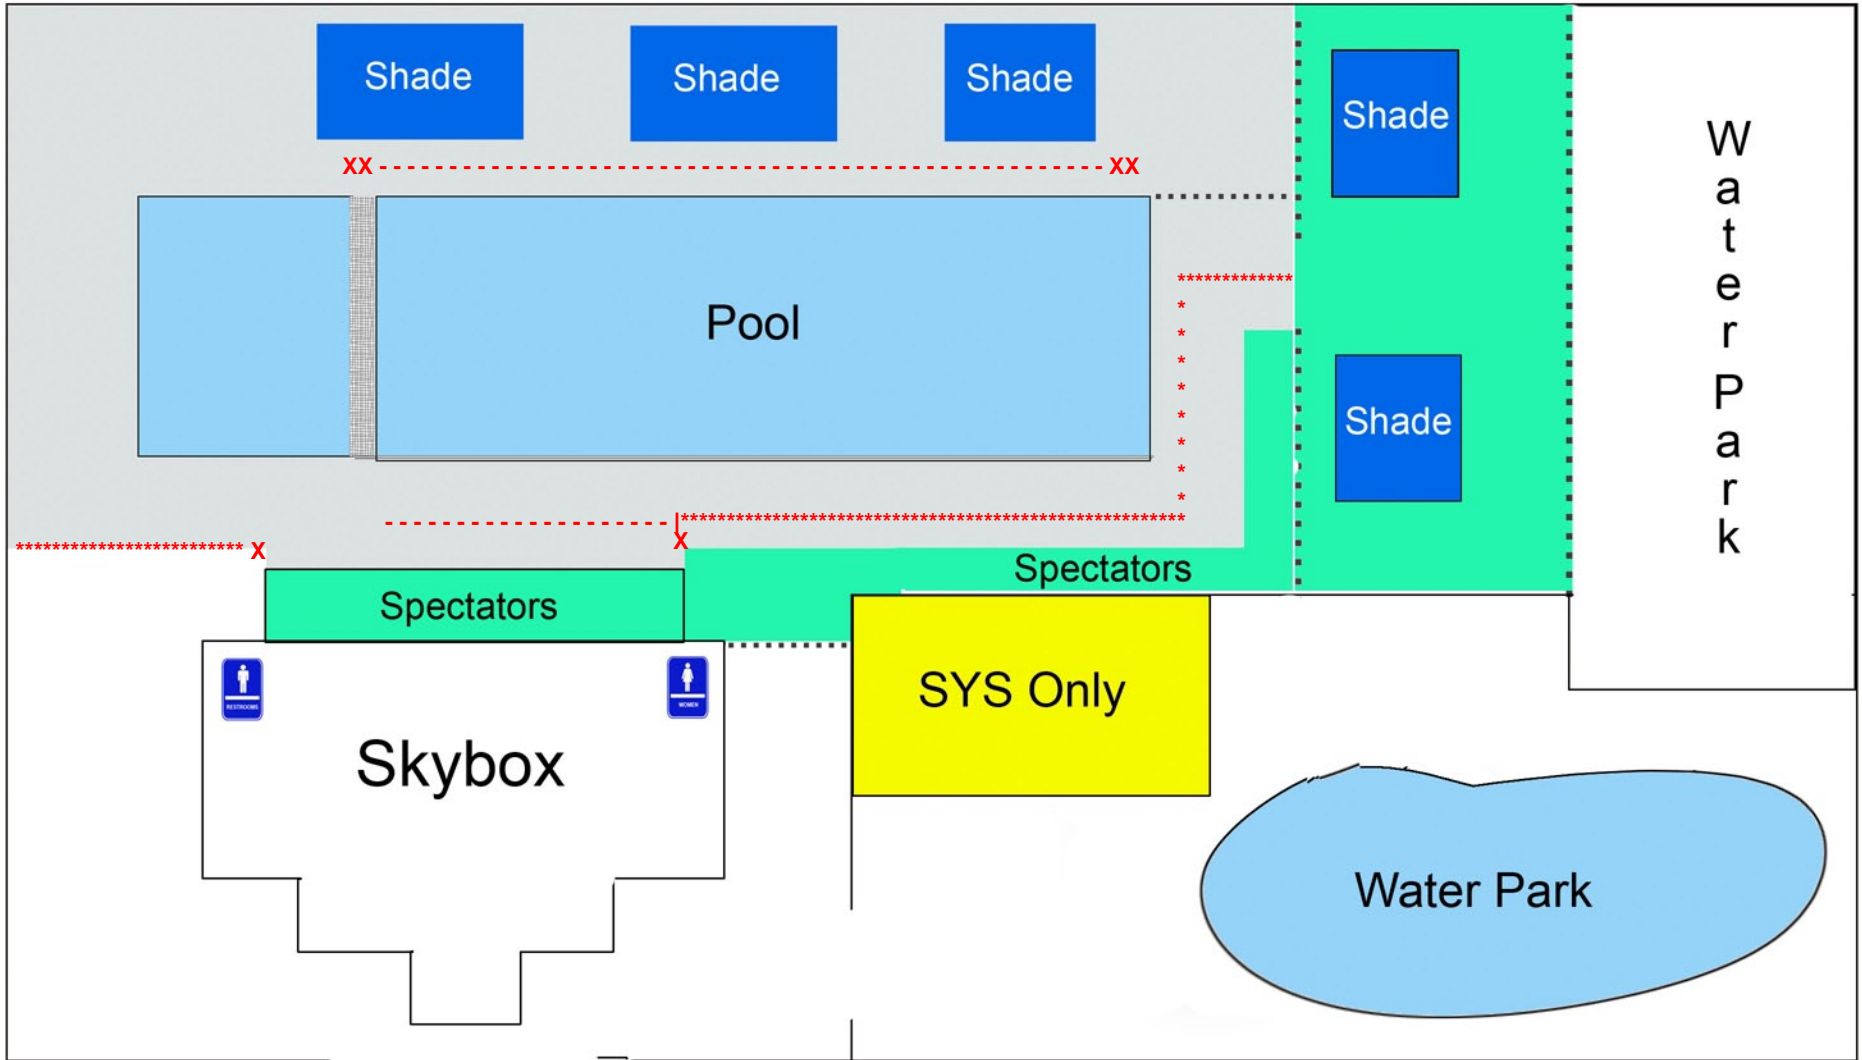

- Swimmers and Coaches Only
- X Marshall
- XX Officials
- Rope Line
- **** Fence Line
- Spectators

Grass Parking Lot

Entry ▶

Entrance

↙ Add'l Parking

Main Lot (NO PARKING)